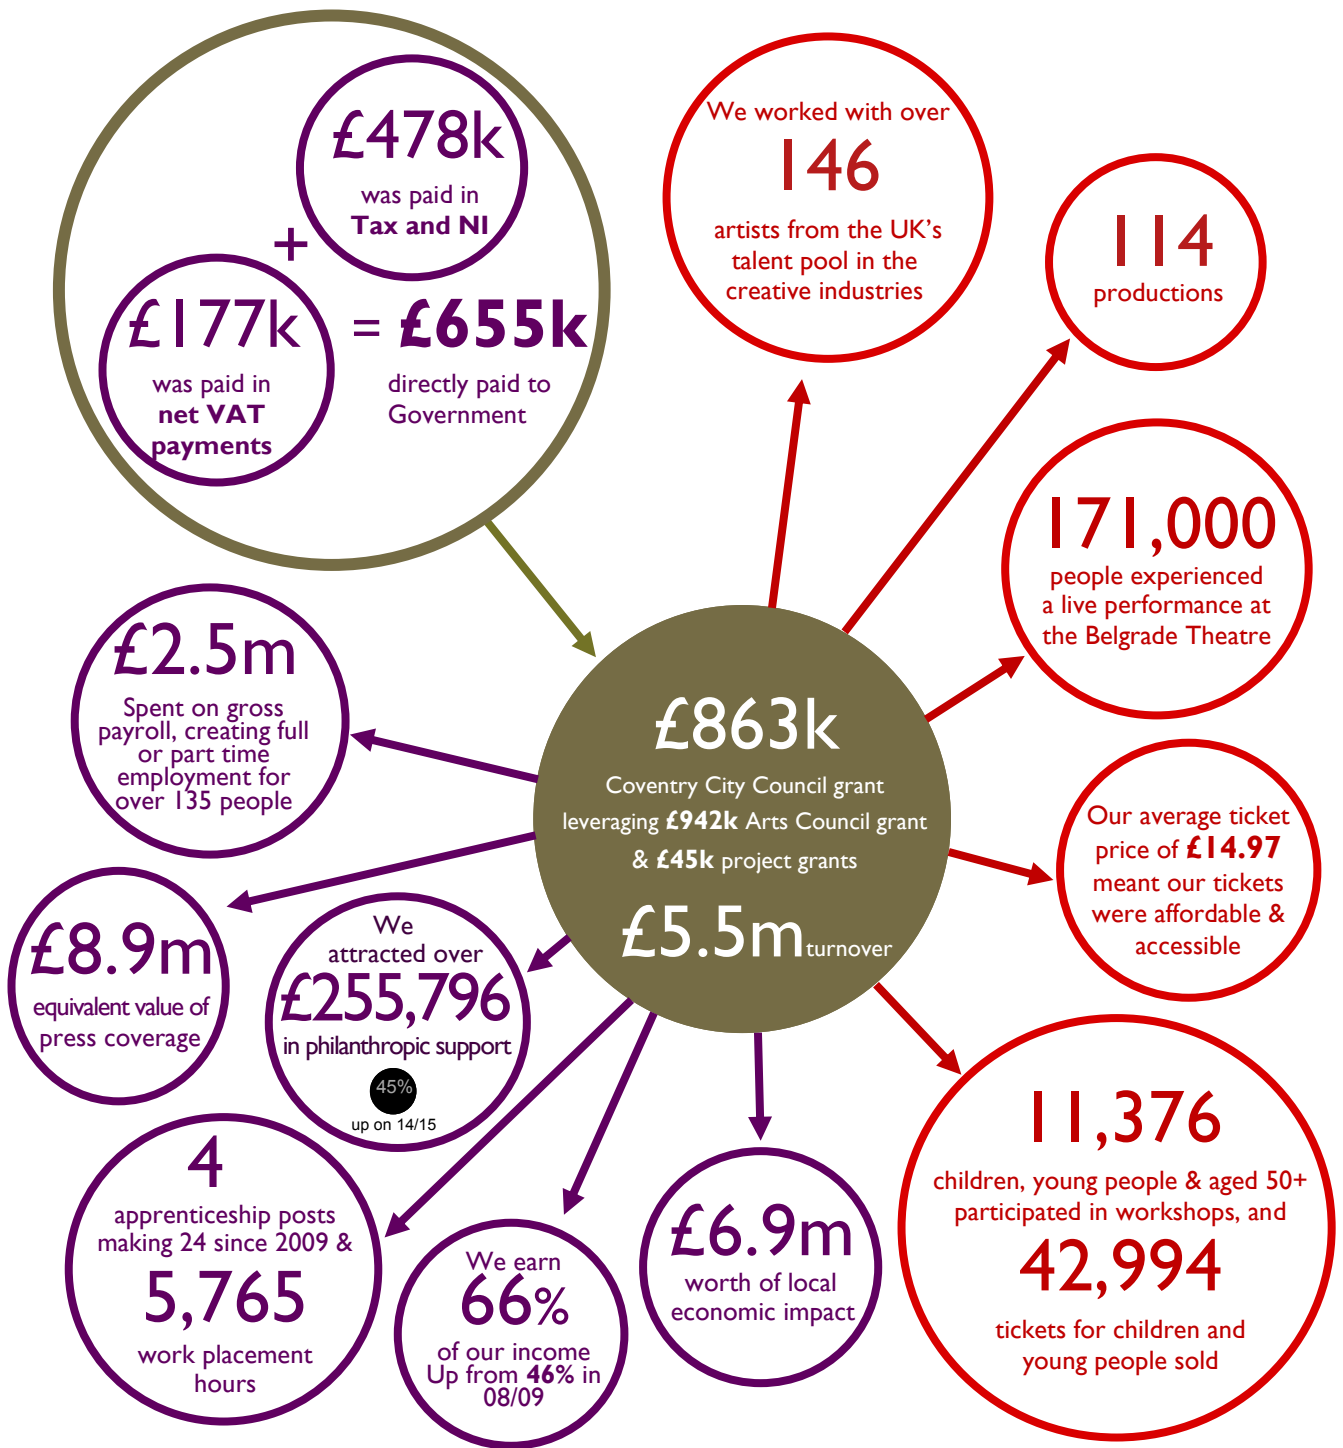

Coventry's vibrant producing & presenting theatre

THE IMPACT OF PUBLIC INVESTMENT 2015-16

The Belgrade Theatre is a charity. Public funding received from Coventry City Council, Arts Council England; fund-raising from various Trusts and Foundations; and Charitable and Business Sponsorship, enables us to leverage considerably more from earned income generated through ticket and other sales.

**Belgrade
Theatre**

Economic Impact

**£5.48 GENERATED FOR EVERY
£1 OF COVENTRY CITY
COUNCIL FUNDING**

Cultural & Social Impact

**BROADENING CULTURAL
ENGAGEMENT & SOCIAL
COHESION**